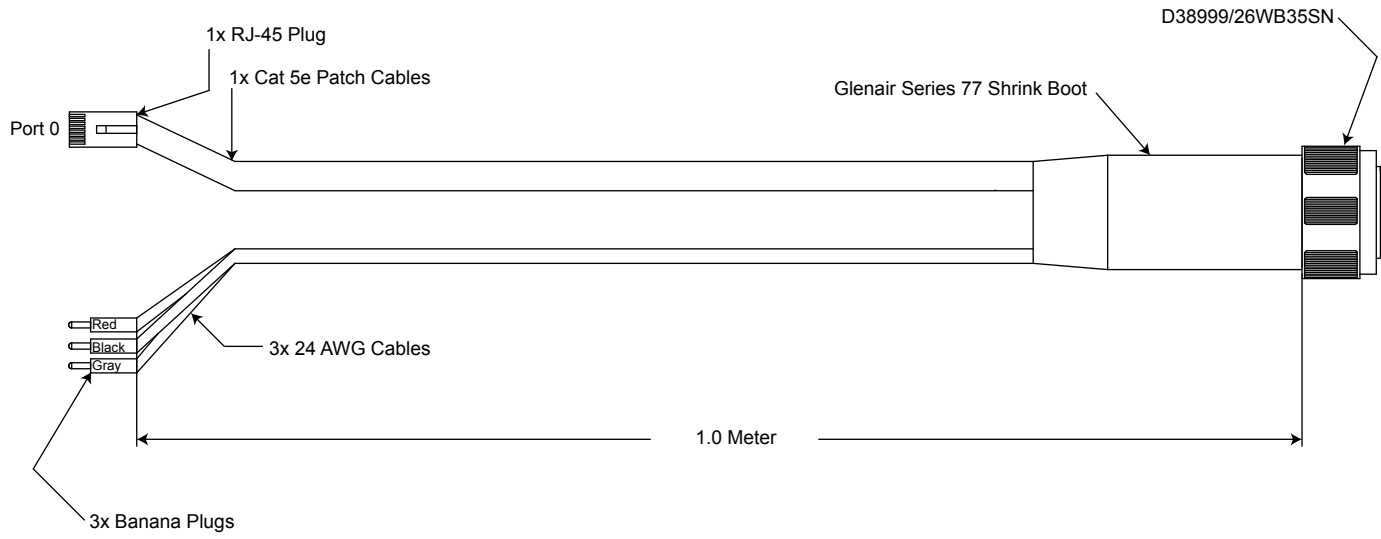

Facilitating Secure Communications in Harsh Environments

D38999/11-35 Receptacle to 1x RJ-45 + 3x Banana Plug Cable Assembly

ORDERING INFORMATION

DESCRIPTION	ITEM NUMBER
L = 1.0 Meter, Nickel Plated AL D38999/11-35 Receptacle, 3x Banana Plugs for V _{CC} (Red), Reset (Gray) and V _{EE} (Black), Cat 5e Patch + 24 AWG Cables	V41C-1UAT-RJP

V41C-1UBT-RJP-DS October 26, 2011