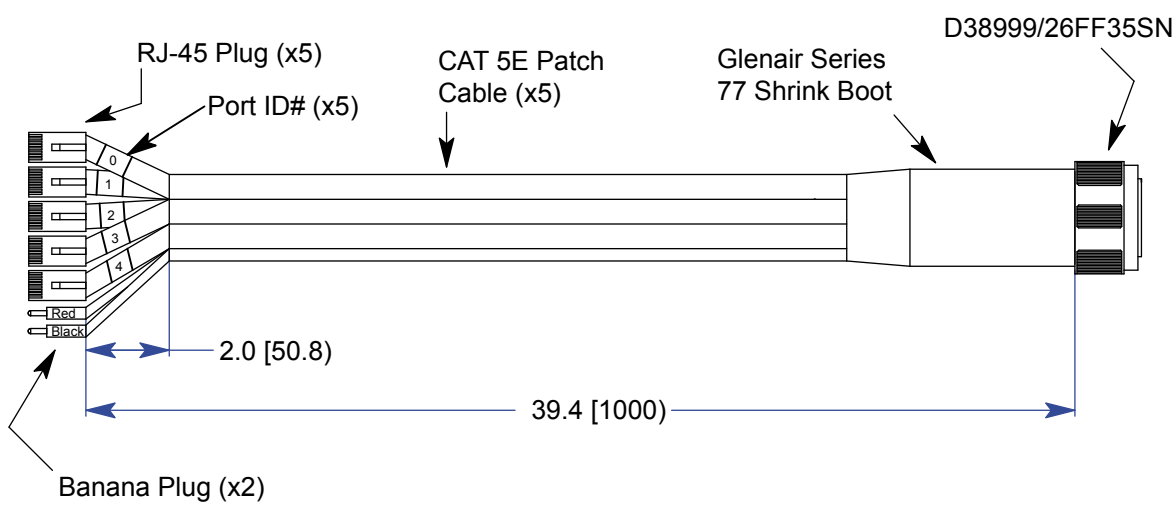

*Facilitating Secure Communications in Harsh Environments*

**Mil-Dtl-38999 Plug to 5x RJ-45 + 3x Banana Plug Cable Assembly**

**ORDERING INFORMATION**

DESCRIPTION	ITEM NUMBER
L = 1.0 Meter, Size 19, Nickel Plated AL 38999 Plug, 5x RJ-45 Plugs, Cat 5e Patch + 22 AWG Cables, 2x Banana Plugs for V <sub>CC</sub> (Red) and V <sub>EE</sub> (Black)	V38C-5UAT-RJP

V38C-5UAT-RJP-DS - April 9, 2012 - Released